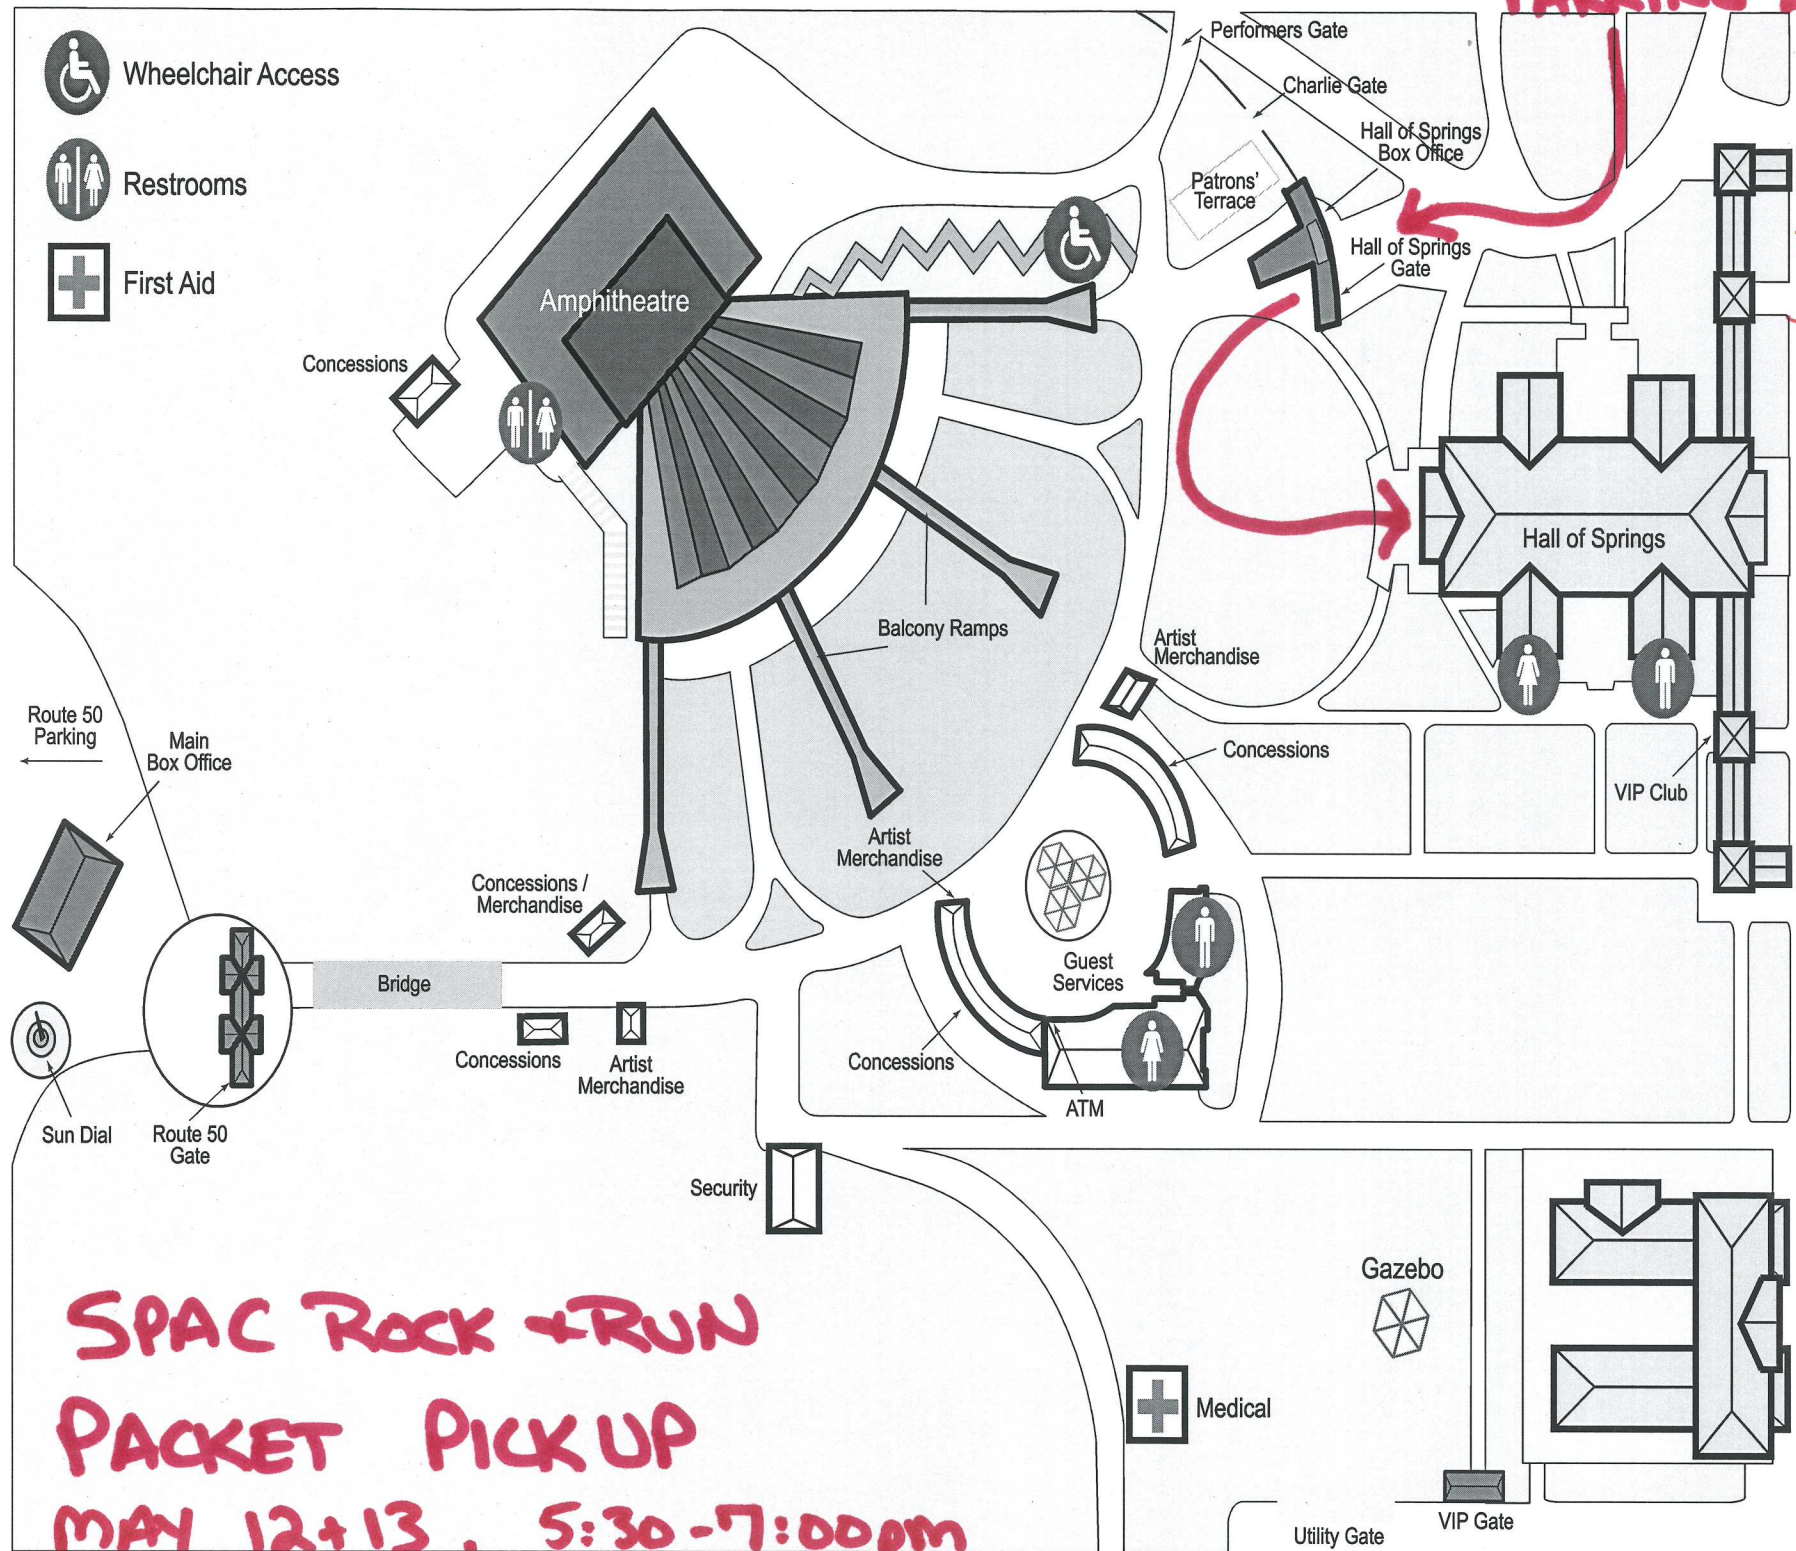

PARKING LOT

Wheelchair Access

Restrooms

First Aid

*** Do NOT enter through the main entrance to the Hall of Springs PLEASE USE THE SIDE ENTRANCE ONLY**

Route 50 Parking

Main Box Office

Concessions

Amphitheatre

Balcony Ramps

Performers Gate

Charlie Gate

Hall of Springs Box Office

Patrons' Terrace

Hall of Springs Gate

Hall of Springs

Bridge

Concessions

Artist Merchandise

Security

Gazebo

Medical

Utility Gate

VIP Gate

**SPAC ROCK + RUN
PACKET PICK UP
MAY 12+13, 5:30-7:00pm**